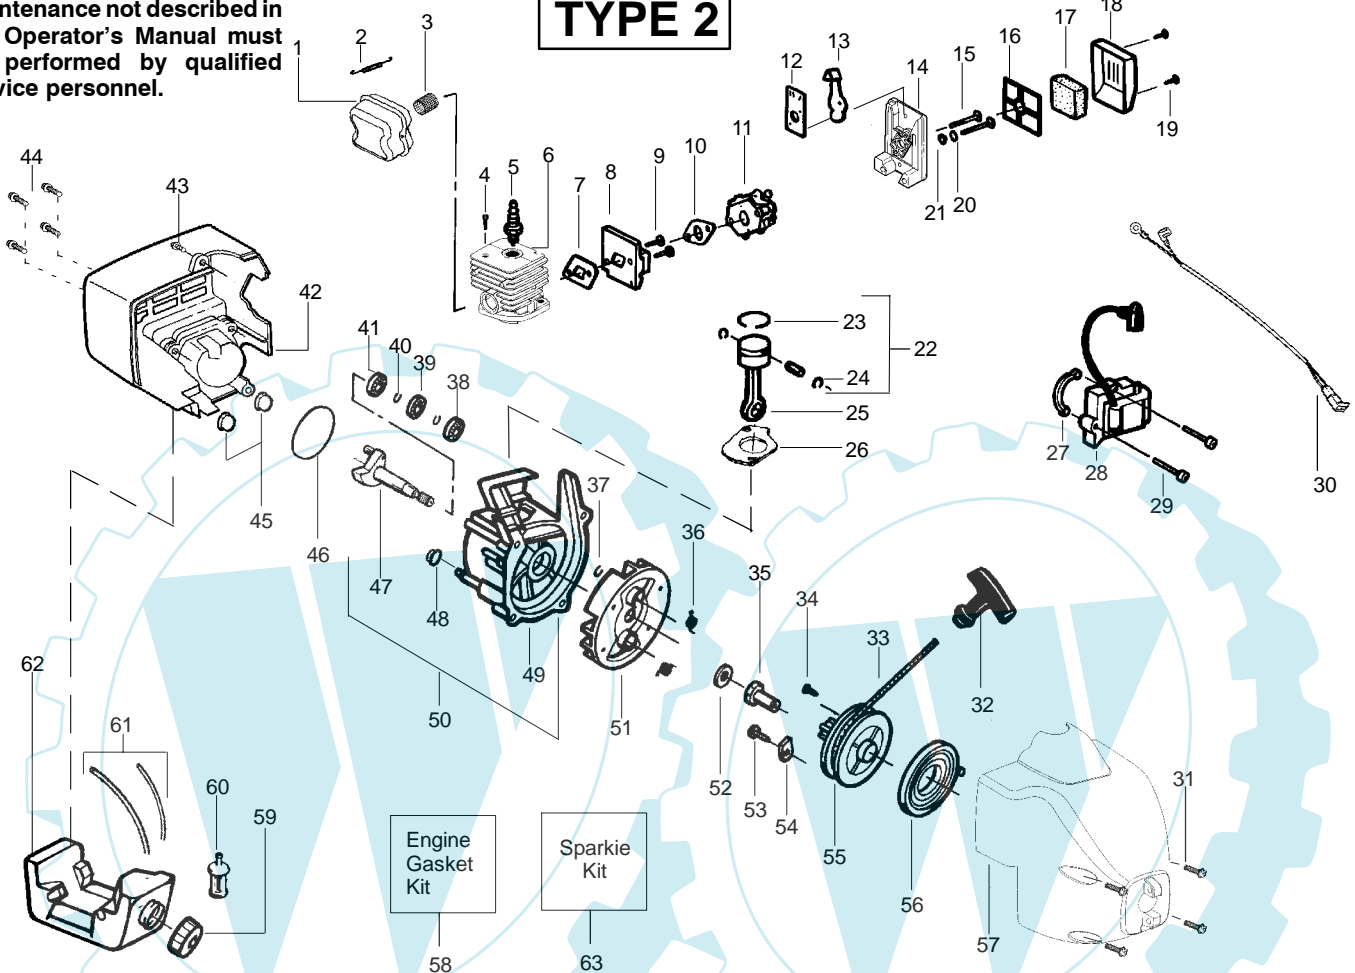

SPAREPARTS
530086887

TYPE 2

Ref.	Part No.	Description	Ref.	Part No.	Description	Ref.	Part No.	Description
1.	530071390	Kit - Muffler (incl. 2,3)	24.	530015162	Ret.-Piston Pin	48.	530036792	Isolator-C'Case
2.	530042088	Spring-Muffler	25.	*****	Kit-Conn. Rod Ass'y.	49.	530012414	Assy-Crankcase
3.	530071391	Screen-Spark Arrestor	26.	*****	Gasket-Cylinder (Kit)	50.	530071337	(Incl. 38-41)
4.	530015953	Screw-Plug	27.	530036145	Spacer-Module			Assy-C'case & C'shaft
5.	Champion	Spark Plug (RCJ 8Y)	28.	530039211	Module-Ignition			(Incl. 37,47,49)
6.	*****	Kit - Cylinder	29.	530015954	Screw	51.	530069886	Assy-Flywheel
7.	*****	Gasket-Cyl./Carb.(Kit)	30.	530047278	Assy-Switch Wire	52.	530015828	Washer-Flat
8.	530069758	Kit - Carb. Adaptor	31.	530015810	Screw	53.	530015775	Screw
9.	530016014	Screw	32.	530027569	Handle-Starter	54.	530053985	Retainer-Pulley
10.	*****	Gasket-Carb. (Kit)	33.	530071542	Kit - Rope	55.	530071536	Kit-Starter Pulley
11.	530069754	Kit - Carburetor Ass'y	34.	530016326	Screw			(Incl. 34)
		(Incl. Limiter Cap)	35.	530027953	Coupling-Drive	56.	530042086	Spring-Starter
12.	530038747	Plate-Choke Mounting	36.	530023817	Spring-Starter Dog	57.	530071527	Assy. - Fan Housing
13.	530035499	Shutter-Choke	37.	530015941	Retain. Ring-C'shaft	58.	*****	Kit-Engine Gasket
14.	530052431	Box-Air	38.	530032124	Bearing-Outer			(Incl. 7,10,26,46)
15.	530015887	Screw	39.	530019179	Seal-C'case	59.	530014347	Assy-Fuel Cap
16.	530036569	Plate - Filter Support	40.	530015945	Retainer Ring-C'case	60.	530095646	Assy-Fuel Pickup
17.	530036575	Air Filter- Foam	41.	530032125	Bearing-Inner	61.	530069599	Kit-Fuel Line
18.	530054414	Cover-Air Filter	42.	530049707	Shroud-Rear	62.	530049933	Assy-Fuel Tank
19.	530015892	Screw	43.	530015934	Screw			(Incl. cap, lines,filter)
20.	530015852	Spacer-Choke	44.	530015810	Screw	63.	507475326	Kit-Sparkie (Incl.
21.	530015254	Washer	45.	530036793	Isolator-Shroud			spring term. & boot)
22.	*****	Kit - Piston	46.	*****	O-Ring-C'case/Shrd (Kit)			
		(Incl. 23, 24 & Pin)	47.	530012413	Assy-Crankshaft			
23.	530055120	Ring-Piston						

↙ = NEW PART NUMBER FOR THIS IPL

* = REFER TO THE SERVICE REFERENCE INDICATED FOR MORE INFORMATION. (LOCATED AT END OF IPL)