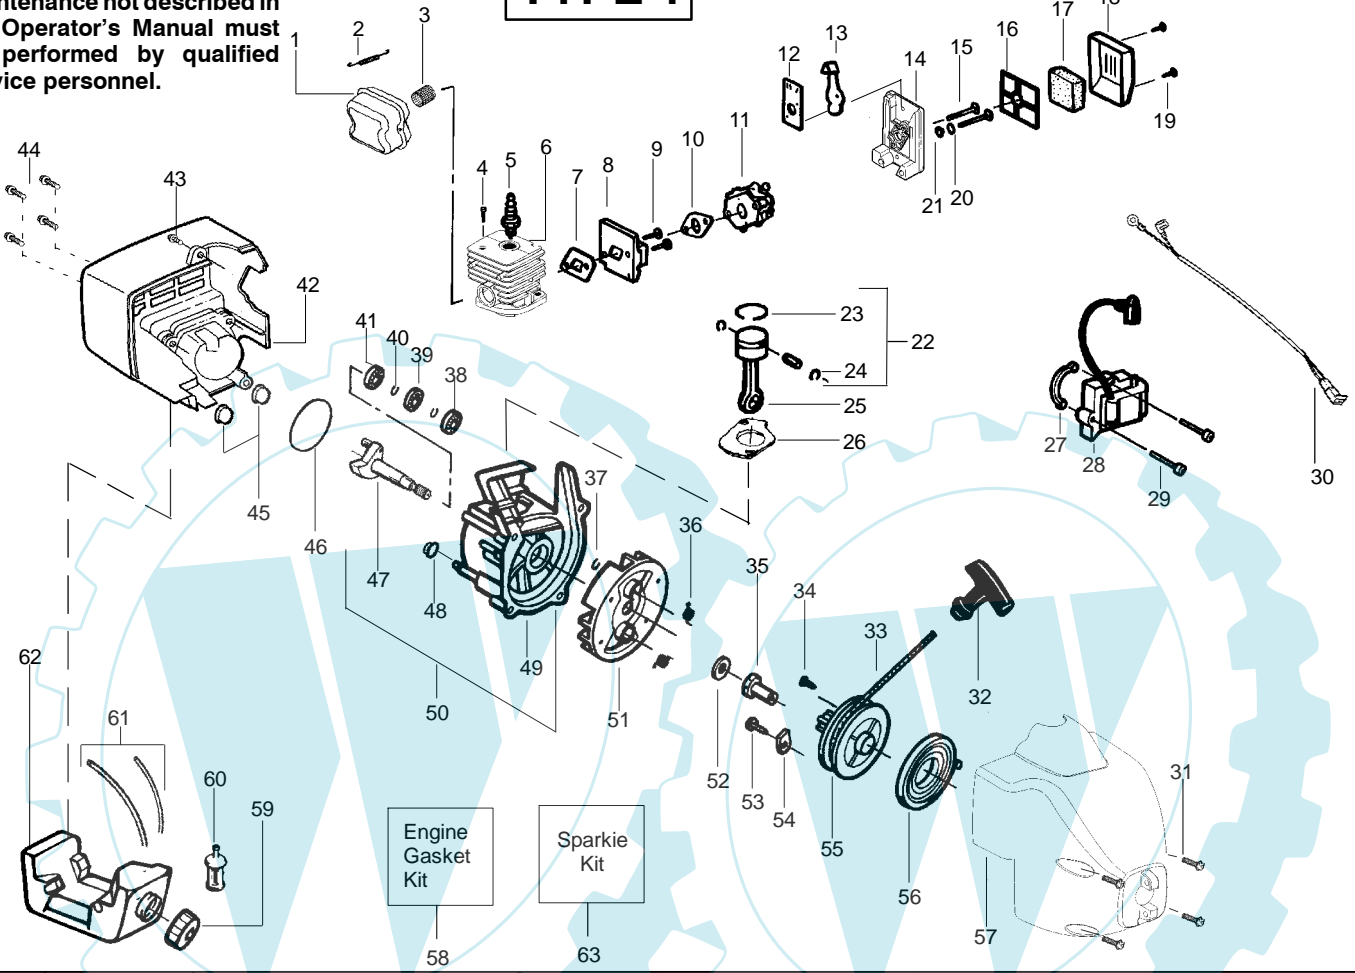

WARNING

All repairs, adjustments and maintenance not described in the Operator's Manual must be performed by qualified service personnel.

SPAREPARTS 530086887

TYPE 1

Ref.	Part No.	Description	Ref.	Part No.	Description	Ref.	Part No.	Description
1.	530071390	Kit - Muffler (incl. 2,3)	24.	530015162	Ret.-Piston Pin	48.	530036792	Isolator-C'Case
2.	530042088	Spring-Muffler	25.	*****	Kit-Conn. Rod Ass'y.	49.	530012414	Assy-Crankcase (Incl. 38-41)
3.	530071391	Screen-Spark Arrestor	26.	*****	Gasket-Cylinder (Kit)	50.	530071337	Assy-C'case & C'shaft (Incl. 37,47,49)
4.	530015953	Screw-Cylinder	27.	530036145	Spacer-Module	51.	530069886	Assy-Flywheel
5.	Champion	Spark Plug (RCJ 8Y)	28.	530039211	Module-Ignition	52.	530015828	Washer-Flat
6.	*****	Kit - Cylinder	29.	530015954	Screw	53.	530015775	Screw
7.	*****	Gasket-Cyl./Carb.(Kit)	30.	530047278	Assy-Switch Wire	54.	530053985	Retainer-Pulley
8.	530069758	Kit - Carb. Adaptor	31.	530015810	Screw	55.	530071536	Kit-Starter Pulley (Incl. 34)
9.	530016014	Screw	32.	530027569	Handle-Starter	56.	530042086	Spring-Starter
10.	*****	Gasket-Carb. (Kit)	33.	530071542	Kit - Rope	57.	530071527	Assy. - Fan Housing
11.	530069754	Kit - Carburetor Ass'y (Incl. Limiter Cap)	34.	530016326	Screw	58.	*****	Kit-Engine Gasket (Incl. 7,10,26,46)
12.	530038747	Plate-Choke Mounting	35.	530027953	Coupling-Drive	59.	530014347	Assy-Fuel Cap
13.	530035499	Shutter-Choke	36.	530023817	Spring-Starter Dog	60.	530095646	Assy-Fuel Pickup
14.	530052431	Box-Air	37.	530015941	Retain. Ring-C'shaft	61.	530069599	Kit-Fuel Line
15.	530015887	Screw	38.	530032124	Bearing-Outer	62.	530049933	Assy-Fuel Tank (Incl. cap, lines,filter)
16.	530036569	Plate - Filter Support	39.	530019179	Seal-C'case	63.	507475326	Kit-Sparkie (Incl. spring term. & boot)
17.	530036575	Air Filter- Foam	40.	530015945	Retainer Ring-C'case			
18.	530054414	Cover-Air Filter	41.	530032125	Bearing-Inner			
19.	530015892	Screw	42.	530049707	Shroud-Rear			
20.	530015852	Spacer-Choke	43.	530015886	Screw			
21.	530015254	Washer	44.	530015810	Screw			
22.	*****	Kit - Piston (Incl. 23, 24 & Pin)	45.	530036793	Isolator-Shroud			
23.	530055120	Ring-Piston	46.		O-Ring-C'case/Shrd (Kit)			
			47.	530012413	Assy-Crankshaft			

✓ = NEW PART NUMBER FOR THIS IPL

* = REFER TO THE SERVICE REFERENCE INDICATED FOR MORE INFORMATION. (LOCATED AT END OF IPL)