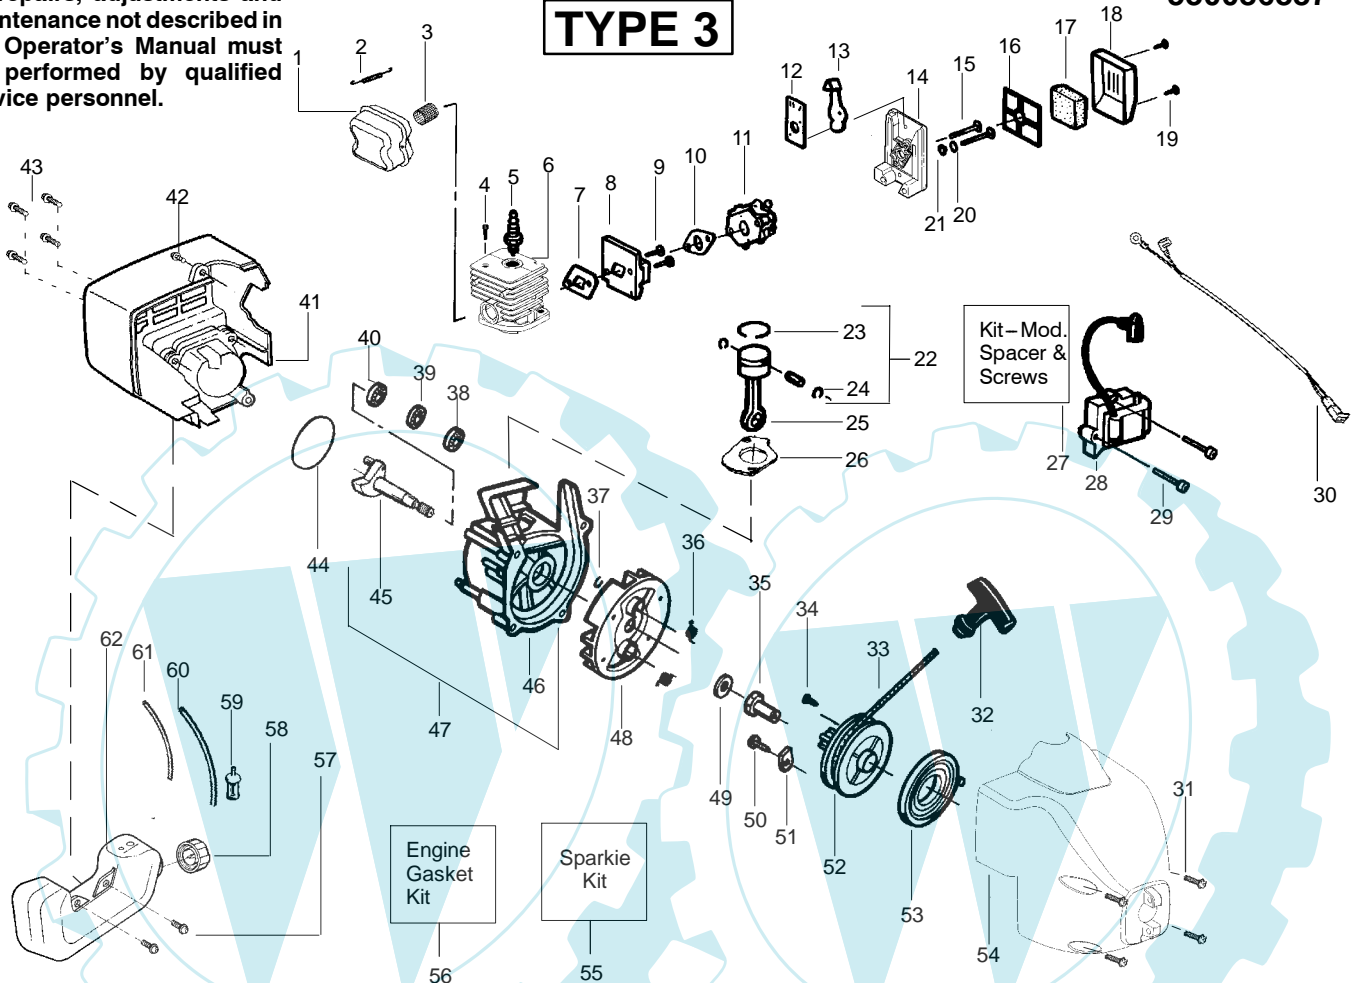

WARNING
All repairs, adjustments and maintenance not described in the Operator's Manual must be performed by qualified service personnel.

**SPAREPARTS
530086887**

TYPE 3

Ref.	Part No.	Description	Ref.	Part No.	Description	Ref.	Part No.	Description
1.	530071390	Kit - Muffler (incl. 2,3)	23.	530055120	Ring-Piston	46.	530071627	Assy-Crankcase (Incl. 38-40)
2.	530042088	Spring-Muffler	24.	530015162	Ret.-Piston Pin	47.	530071675	Assy-C'case & C'shaft (Incl. 37,45,46)
3.	530071391	Screen-Spark Arrestor	25.	530069945	Kit-Conn. Rod Ass'y.	48.	530069886	Assy-Flywheel
4.	530015953	Screw-Cylinder	26.	530071535	Gasket-Cylinder (Kit)	49.	530015828	Washer-Flat
5.	Champion	Spark Plug (RCJ 6Y)	27.	530071731	Kit-Module Spacer & Screws	50.	530015775	Screw
6.	530071359	Kit - Cylinder	28.	530039211	Module-Ignition	51.	530053985	Retainer-Pulley
7.	530071535	Gasket-Cyl./Carb.(Kit)	29.	530016357	Screw	52.	530071536	Kit-Starter Pulley (Incl. 34)
8.	530069758	Kit - Carb. Adaptor	30.	530047278	Assy-Switch Wire	53.	530042086	Spring-Starter
9.	530016014	Screw	31.	530015810	Screw	54.	530071527	Assy. - Fan Housing
10.	530071535	Gasket-Carb. (Kit)	32.	530027569	Handle-Starter	55.	507475326	Kit-Sparkie (Incl. spring term. & boot)
11.	---	Kit - Carburetor Ass'y (WA-226) (WT-631)	33.	530071542	Kit - Rope	56.	530071535	Kit-Engine Gasket (Incl. 7,10,26,44)
12.	530038747	Plate-Choke Mounting	34.	530016391	Screw	57.	530016379	Retainer-Tank
13.	530035499	Shutter-Choke	35.	530027953	Coupling-Drive	58.	530014347	Assy-Fuel Cap
14.	530052431	Box-Air	36.	530023817	Spring-Starter Dog	59.	530095646	Assy-Fuel Pickup
15.	530015887	Screw	37.	530015941	Retain. Ring-C'shaft	60.	530069247	Kit-Fuel Line(small)
16.	530036569	Plate - Filter Support	38.	530055728	Bearing-Outer	61.	530069216	Kit-Fuel Line(large)
17.	530036575	Air Filter- Foam	39.	530071615	Kit-C'case Seal	62.	530056731	Assy-Fuel Tank (Incl. cap, lines,filter)
18.	530054414	Cover-Air Filter	40.	530032125	Bearing-Inner			
19.	530015892	Screw	41.	530057026	Shroud-Rear			
20.	530015852	Spacer-Choke	42.	530015886	Screw			
21.	530015254	Washer	43.	530015810	Screw			
22.	530071357	Kit - Piston (Incl. 23, 24 & Pin)	44.	530071535	O-Ring-C'case/Shrd (Kit)			
			45.	530012413	Assy-Crankshaft			

✓ = NEW PART NUMBER FOR THIS IPL

★ = REFER TO THE SERVICE REFERENCE INDICATED FOR MORE INFORMATION. (LOCATED AT END OF IPL)