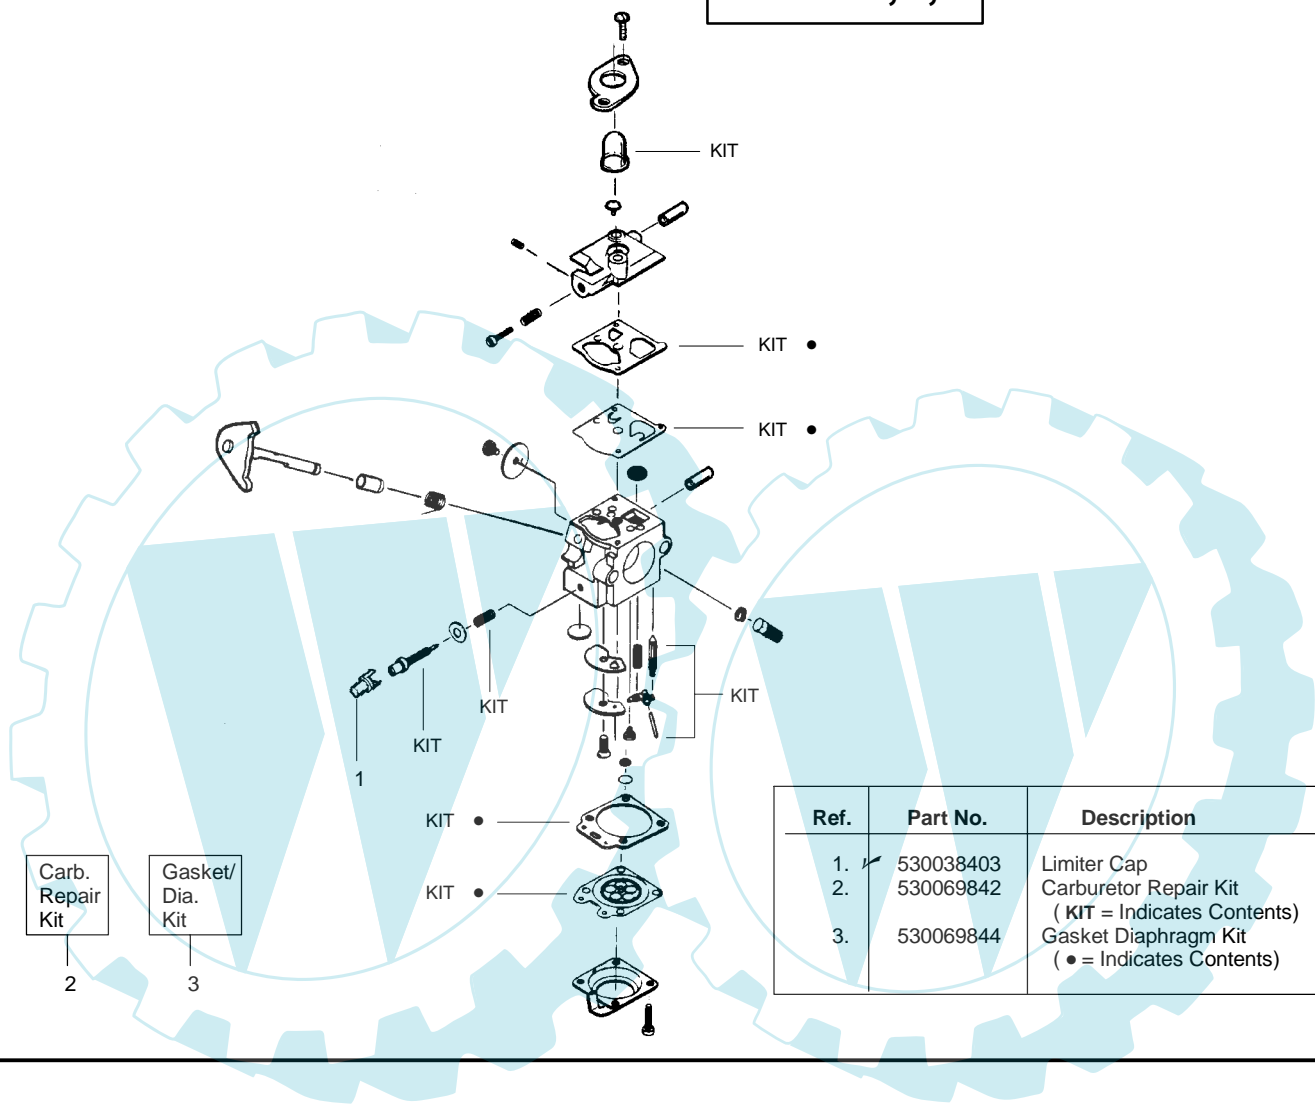

✓ = NEW PART NUMBER FOR THIS IPL

★ = REFER TO THE SERVICE REFERENCE INDICATED FOR MORE INFORMATION. (LOCATED AT END OF IPL)

**SPAREPARTS
530086887**

Carburetor Assembly #530069754 (WA-226)

TYPE 1,2,3

Ref.	Part No.	Description
1. ✓	530038403	Limiter Cap
2.	530069842	Carburetor Repair Kit (KIT = Indicates Contents)
3.	530069844	Gasket Diaphragm Kit (• = Indicates Contents)

Kit - Carburetor Assembly No. 530071635 - WT-631

Note: No Repair kits are available for this carburetor, please order the complete assembly part number 530-071635 (WT-631)

✓ = NEW PART NUMBER FOR THIS IPL

24cc Engine

Part No.	Description
530069987	Kit-Piston
530069757	Kit-Cylinder
530069915	Kit-Connecting Rod
530069616	Kit-Gasket

25cc Engine

Part No.	Description
530071357	Kit-Piston
530071359	Kit-Cylinder
530069945	Kit-Connecting Rod
530071535	Kit-Gasket